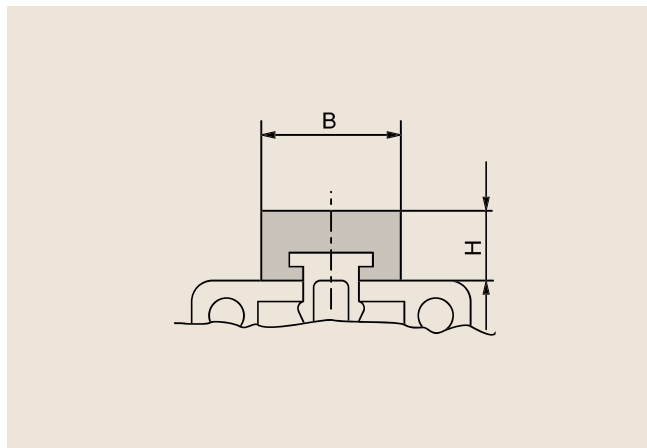

## TYPE F

B	H	Article no.	Availability
20	10	211 511 001	●
30	10	211 511 002	●
40	10	211 511 003	●
40	6	211 511 006	●

● Stocked ○ Available within 10 days Dimensions in mm

## TYPE L GUIDES

B	H	h	L1	L2	Article no.	Availability
45	12	2	40	25	211 512 001	●

● Stocked ○ Available within 10 days Dimensions in mm